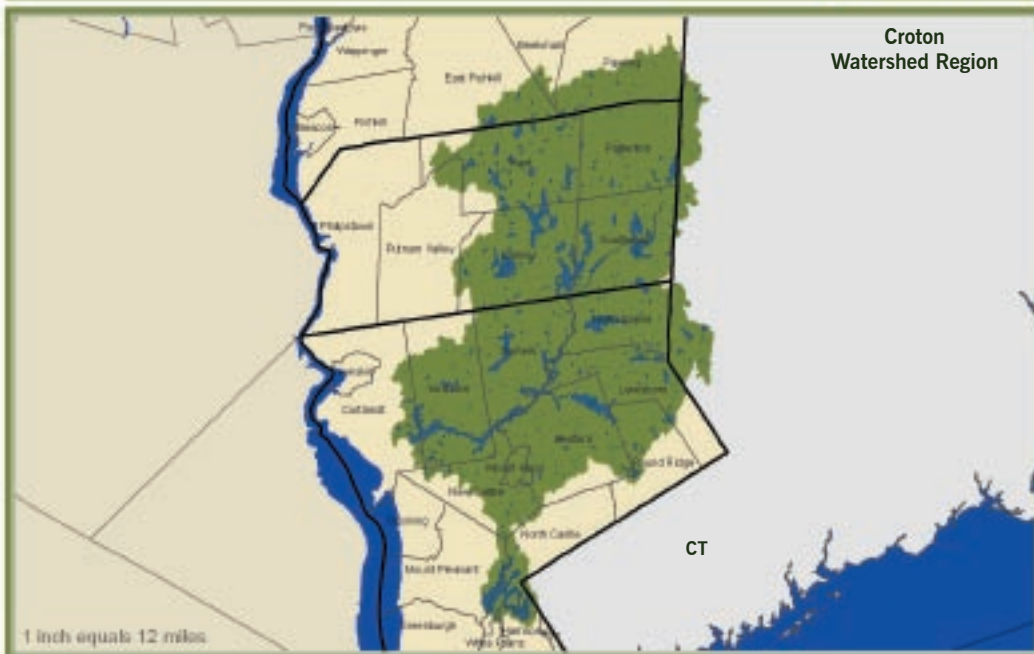

Trainings not listed can be arranged; please call with your suggestions.

Catskill/Delaware Watershed Region

Croton Watershed Region

NYLT Catskill/Lower Hudson Region Committee

Mike Burns ESFPA/NYLT Albany, NY
Eric Dahlberg Hardwoods Unlimited Gilboa, NY
Rick Lutz Lutz Logging Prattsville, NY
Collin Miller WAC Forestry Program Walton, NY
Jason Drobnack NYS DEC Region 4 Stamford, NY
Larry Schaefer - Chair Schaefer Logging Deposit, NY
John Schwartz NYC DEP Kingston, NY
Jim Waters Catskill Forest Association Arkville, NY
Marilyn Wyman CCE Greene County Acra, NY